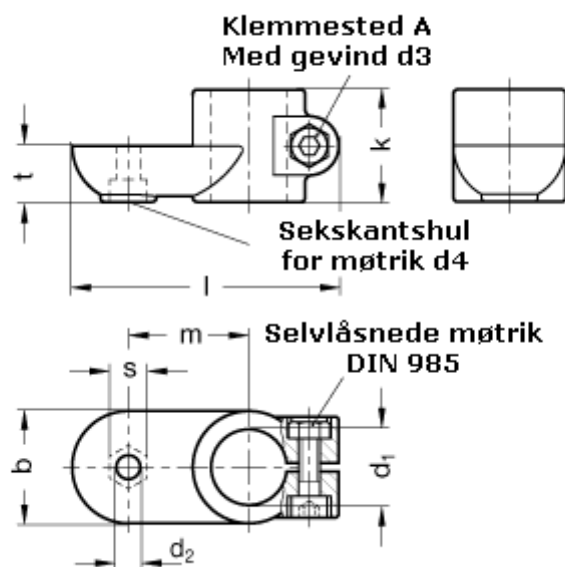

Article number: 20274B45IV2BL

Description: E+G Swivel clamp connector
GN274-B45-IV-2-BL

Measures

b = 65	s = 17
d1 = B45	t = 32.5
d2 = 10.5	
d3 = M10	
d4 = M10	
k = 65	
l = 148	
m = 70	